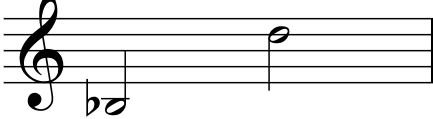

# Cyrano de BurgerShack Vocal Ranges

CYRANO:

ROXANNE:

CHRISTIAN:

DJ:

PICKLES:

WANDA:

MALE ENSEMBLE: